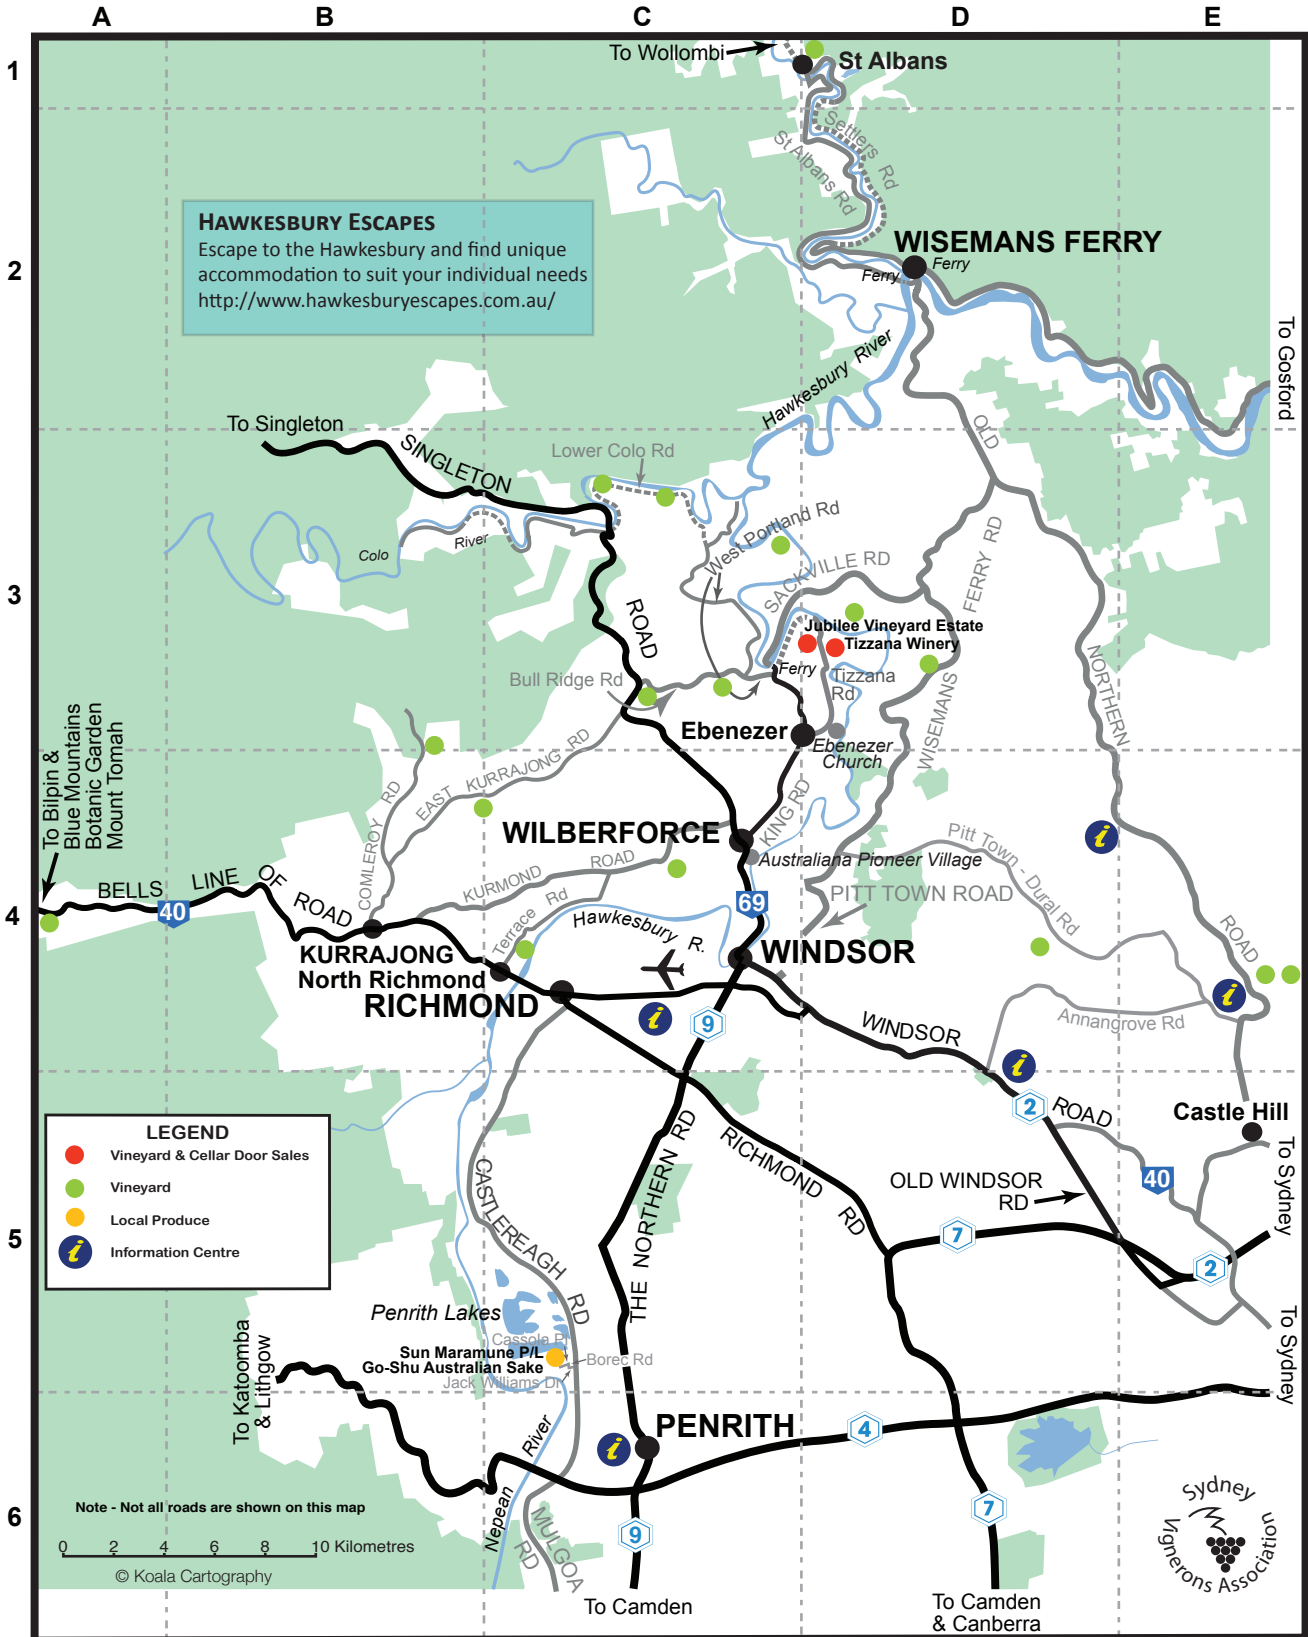

# Sydney Wine Trail

an initiative of the Sydney Vignerons Association  
<http://www.hawkesbury.net.au/sydneywine/>

## SUN MASAMUNE: GO-SHU AUSTRALIAN SAKE (MAP REF C5)

29 Cassola Place, Penrith  
Open: Mon-Fri 10am-4pm - Tours by appointment  
P: (02) 4732 2833 W: [www.sun-masamune.com.au](http://www.sun-masamune.com.au)

**SUN MASAMUNE: GO-SHU AUSTRALIAN SAKE (MAP REF C5)**

29 Cassola Place, Penrith  
 Open: Mon-Fri 10am-4pm - Tours by appointment  
 P: (02) 4732 2833 W: [www.sun-masamune.com.au](http://www.sun-masamune.com.au)

**VICARY'S WINERY & FAMOUS WOOLSHED (MAP REF C7)**

1935 The Northern Road Luddenham  
 Open: Tues-Fri 9am-5pm, Sat-Sun 11am-5pm  
 P: (02) 4773 4161 W: [www.vicaryswinery.com.au](http://www.vicaryswinery.com.au)