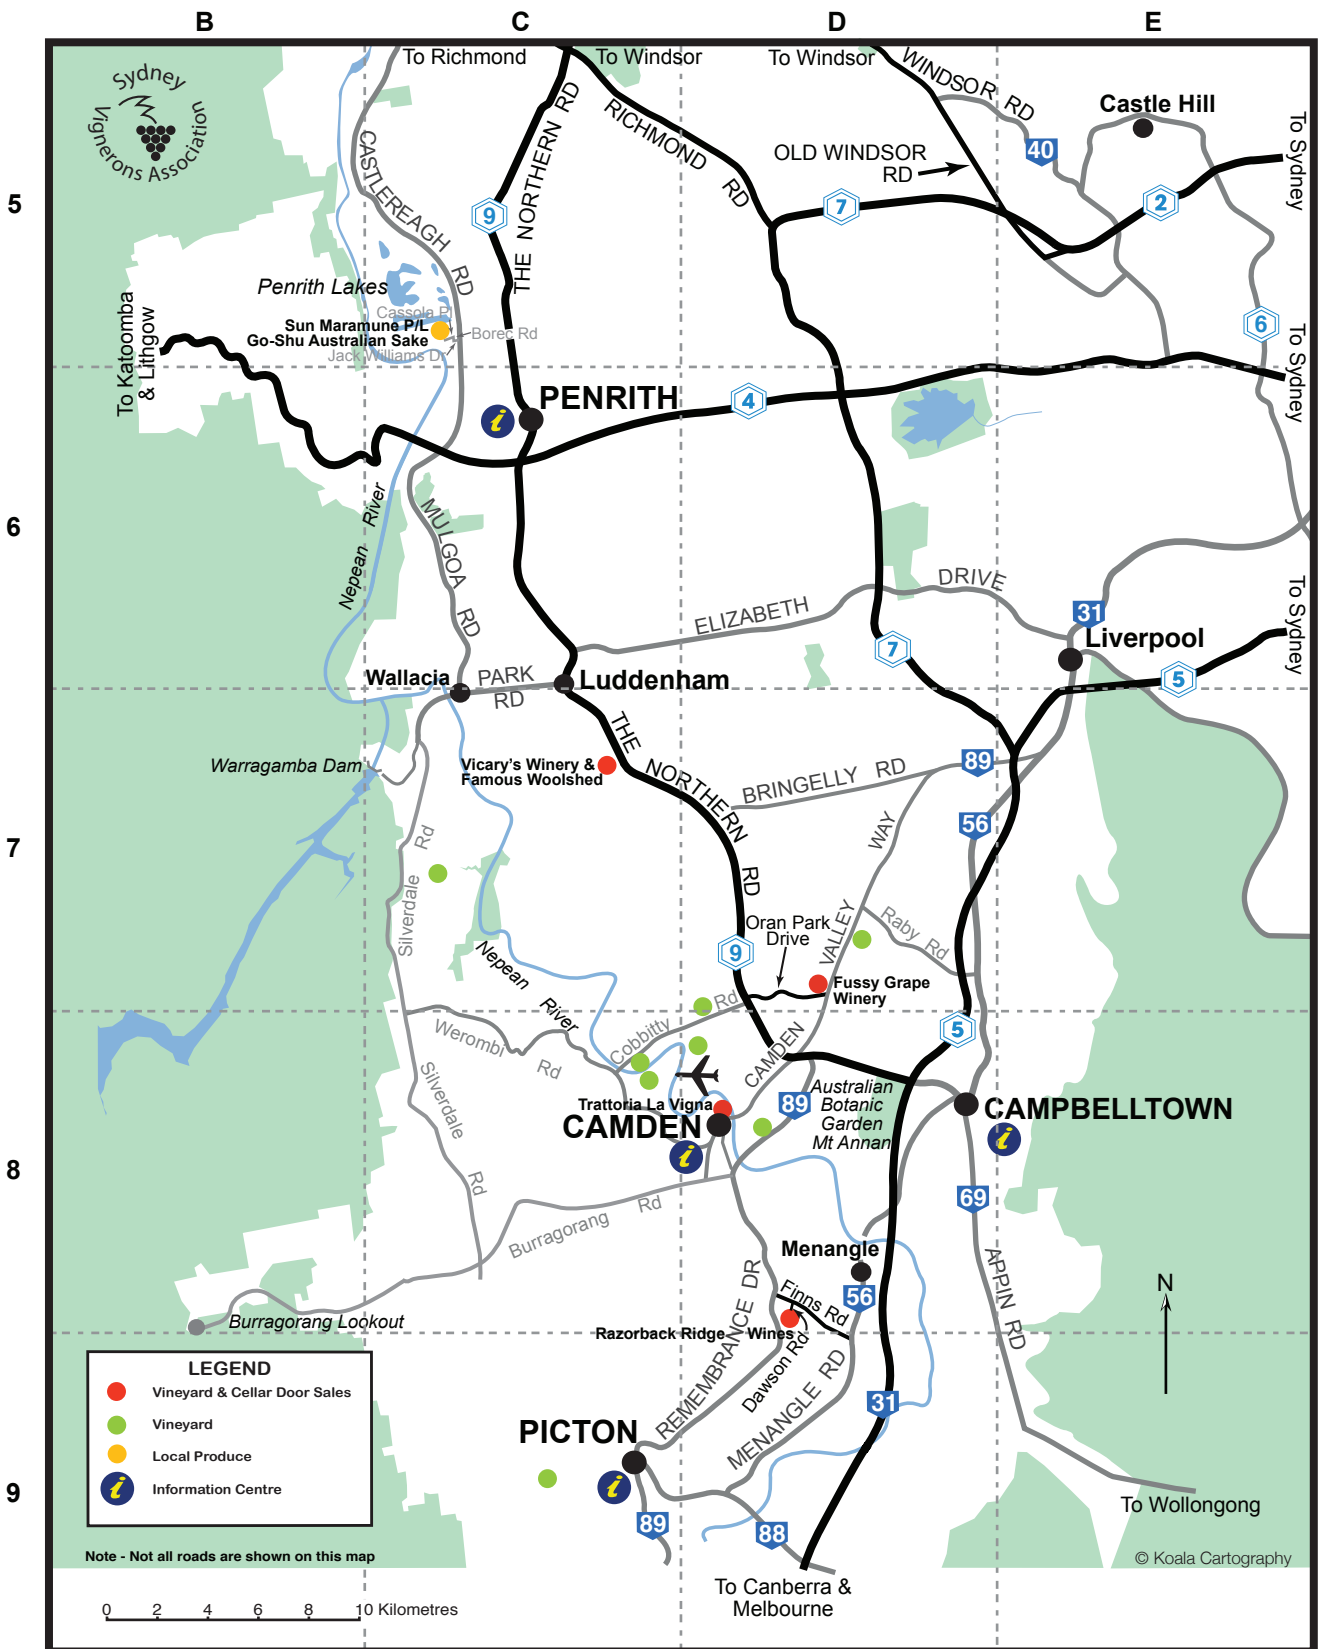

CAMDEN ESTATE

No cellar door - wholesale and online sales only
E: info@camdenestate.com.au
P: 0412 360 002 W: www.camdenestate.com.au

SUN MASAMUNE: GO-SHU AUSTRALIAN SAKE (MAP REF C5)

29 Cassola Place, Penrith
Open: Mon-Fri 10am-4pm - Tours by appointment
P: (02) 4732 2833 W: www.sun-masamune.com.au

FUSSY GRAPE (MAP REF D7)

10 Oran Park Drive (cnr Camden Valley Way) Oran Park
Open: Daily 10am-5pm
P: 0405 827 571 W: www.fussygrape.com.au

TRATTORIA LA VIGNA (MAP REF D8)

3 Argyle Street Camden
Open: Wed-Sun from 12noon
P: (02) 4655 8000 W: www.trattorialavigna.com

RAZORBACK RIDGE WINES (MAP REF D8)

20 Dawson Road Menangle
Open: Sat-Sun 11am-4pm
P: 0416 521 753 W: www.razorbackridgewines.com.au

VICARY'S WINERY & FAMOUS WOOLSHED (MAP REF C7)

1935 The Northern Road Luddenham
Open: Tues-Fri 9am-5pm, Sat-Sun 11am-5pm
P: (02) 4773 4161 W: www.vicaryswinery.com.au